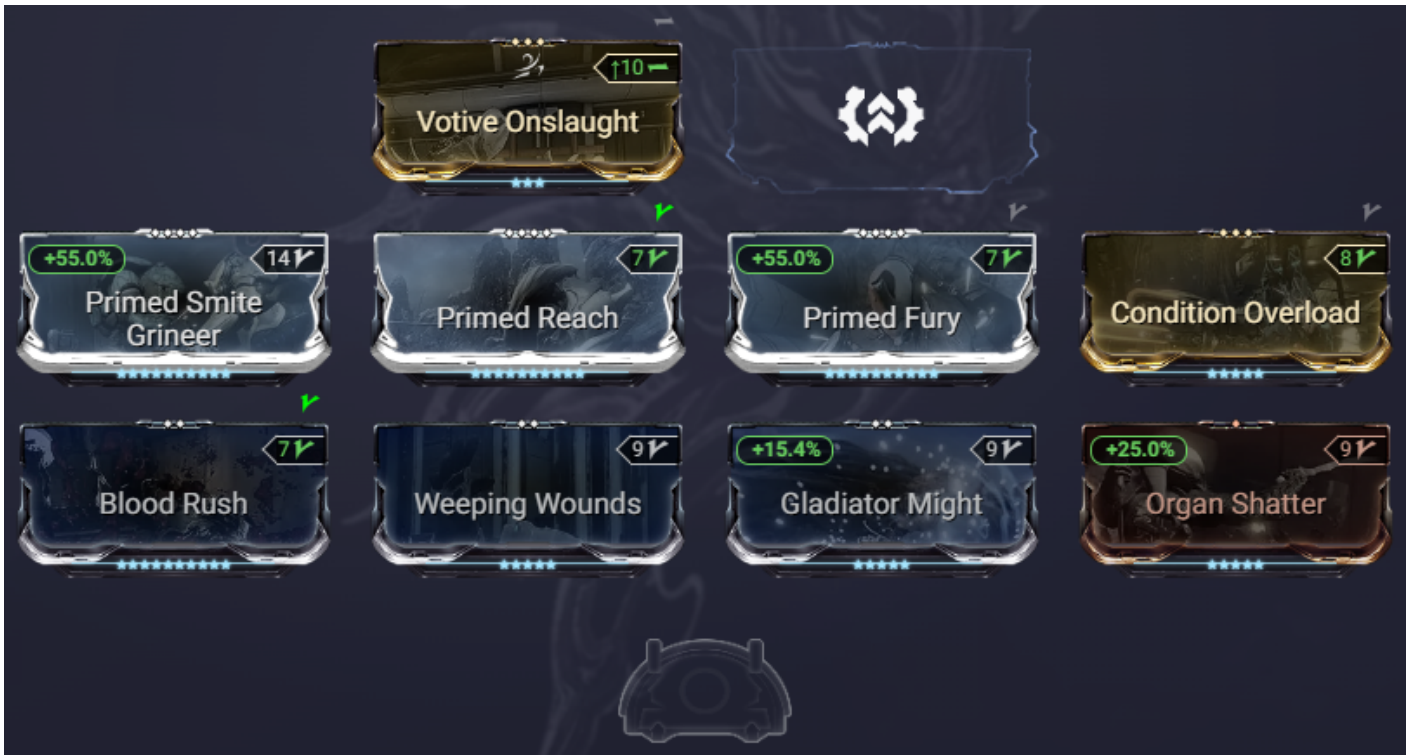

Patch 33.6

Gunсен Prime - Gunсен "Feel Like Kitana" Prime (Patch 33.6)

PATCH VERSION	33.6
MASTERY REQUIRED	12
FORMA REQUIRED	2
ENDO REQUIRED	145,910

ITEM RANK 30

0 / 70

OROKIN REACTOR ☐

APPLY CONDITIONALS ☐

ATTACK SPEED 1.81

CRITICAL CHANCE 20%

CRITICAL MULTIPLIER 5.0x

RANGE 4.90m

RIVEN DISPOSITION 0.65

STATUS CHANCE 34%

DAMAGE

▶ IMPACT 14.0

✂ PUNCTURE 20.9

⚔ SLASH 313.9

TOTAL DAMAGE 348.8

AVERAGE HIT 627.8

SUSTAINED DPS 1,135.2

Gunsen "Feel Like Kitana" Prime

Introduction:

Playstyle:

Mod Explanations:

Building for Other Factions