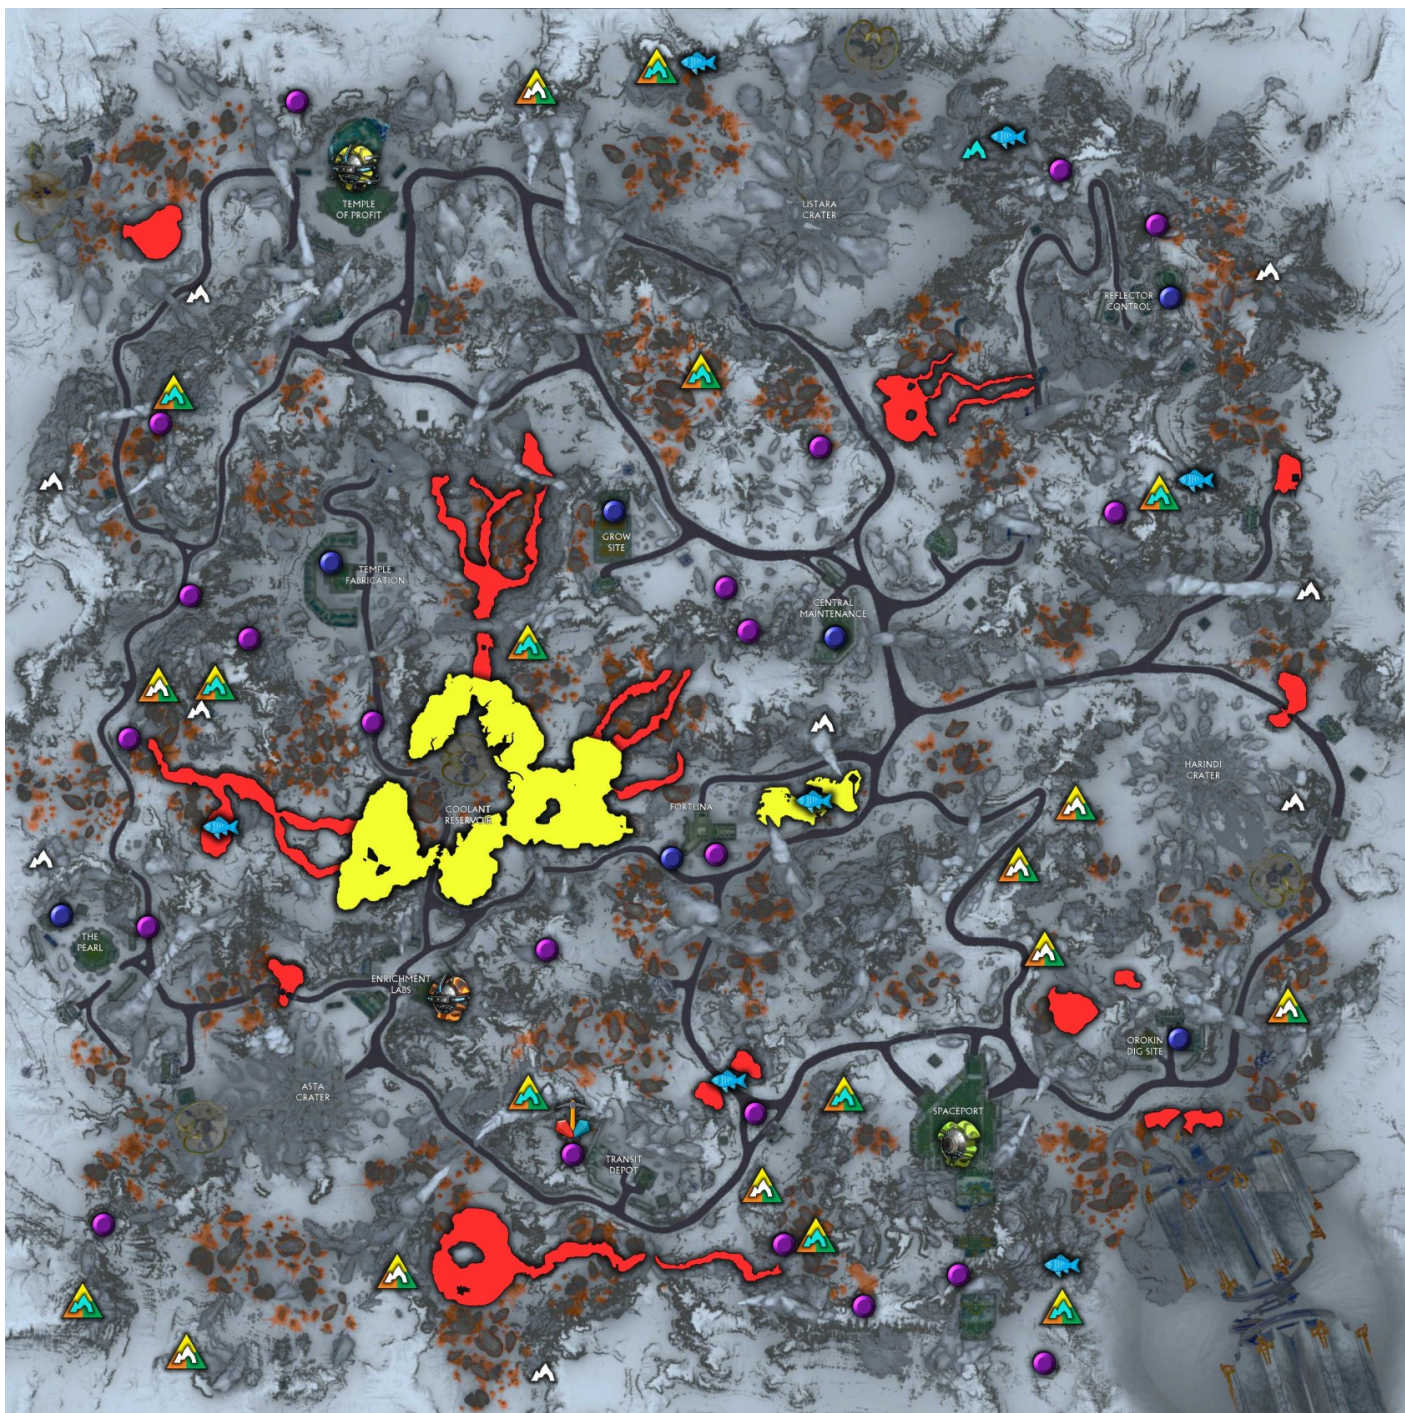

Maps

- [General Orb Vallis Map](#)
- [Orb Vallis K-Drive Race Names](#)

General Orb Vallis Map

Orb Vallis Map

Legend

Good Fishing Spot

Best Mining Spot

Calda Toroid

Sola Toroid

Vega Toroid

Toroid Cave

Bounties ¹

K-Drive Race (Active - Not Currently Updated) ²

K-Drive Race ³

Lake

Pond

Regular Cave

Fishing Cave

Legend Footnotes

¹ *Only the Bounty location by Fortuna is permanent. Others are unlocked temporarily when you capture Corpus Outpost.*

² *K-Drive races currently active on the Orb Vallis. Map is no longer updated (see comments for potential updates from community). Races change daily at 0:00 UTC.*

³ *All possible races locations.*

Orb Vallis K-Drive Race Names

Name	Number of Gates	Ventkids Standing	K-Drive Affinity
Grinding the Void	25	5,000	14,500
Meat and Greet	25	5,000	14,500
Lord of the Board	24	4,800	14,000
Mumsie Dadsie	23	4,600	13,500
Sky-Eye	21	4,200	12,500
Fortuna's Folly	20	4,000	12,000
Puffin' Pastures	19	3,800	11,500
Anyo's Ointment	18	3,600	11,000
Catalyst	18	3,600	11,000
Bomb the Spaceport	17	3,400	10,500
Roky's Roll	17	3,400	10,500
Deathgrip	16	3,200	10,000
Dog Line	16	3,200	10,000
Breakdown or Bust	15	3,000	9,500
Taxman's Curve	15	3,000	9,500
Frost Merchant	14	2,800	9,000
Skeggin' Out	13	2,600	8,500
Kubrodon Twist	12	2,400	8,000
Pobber's Drop	12	2,400	8,000
River Run	11	2,200	7,500
Shaving Nef	10	2,000	7,000
The Hard Way	10	2,000	7,000