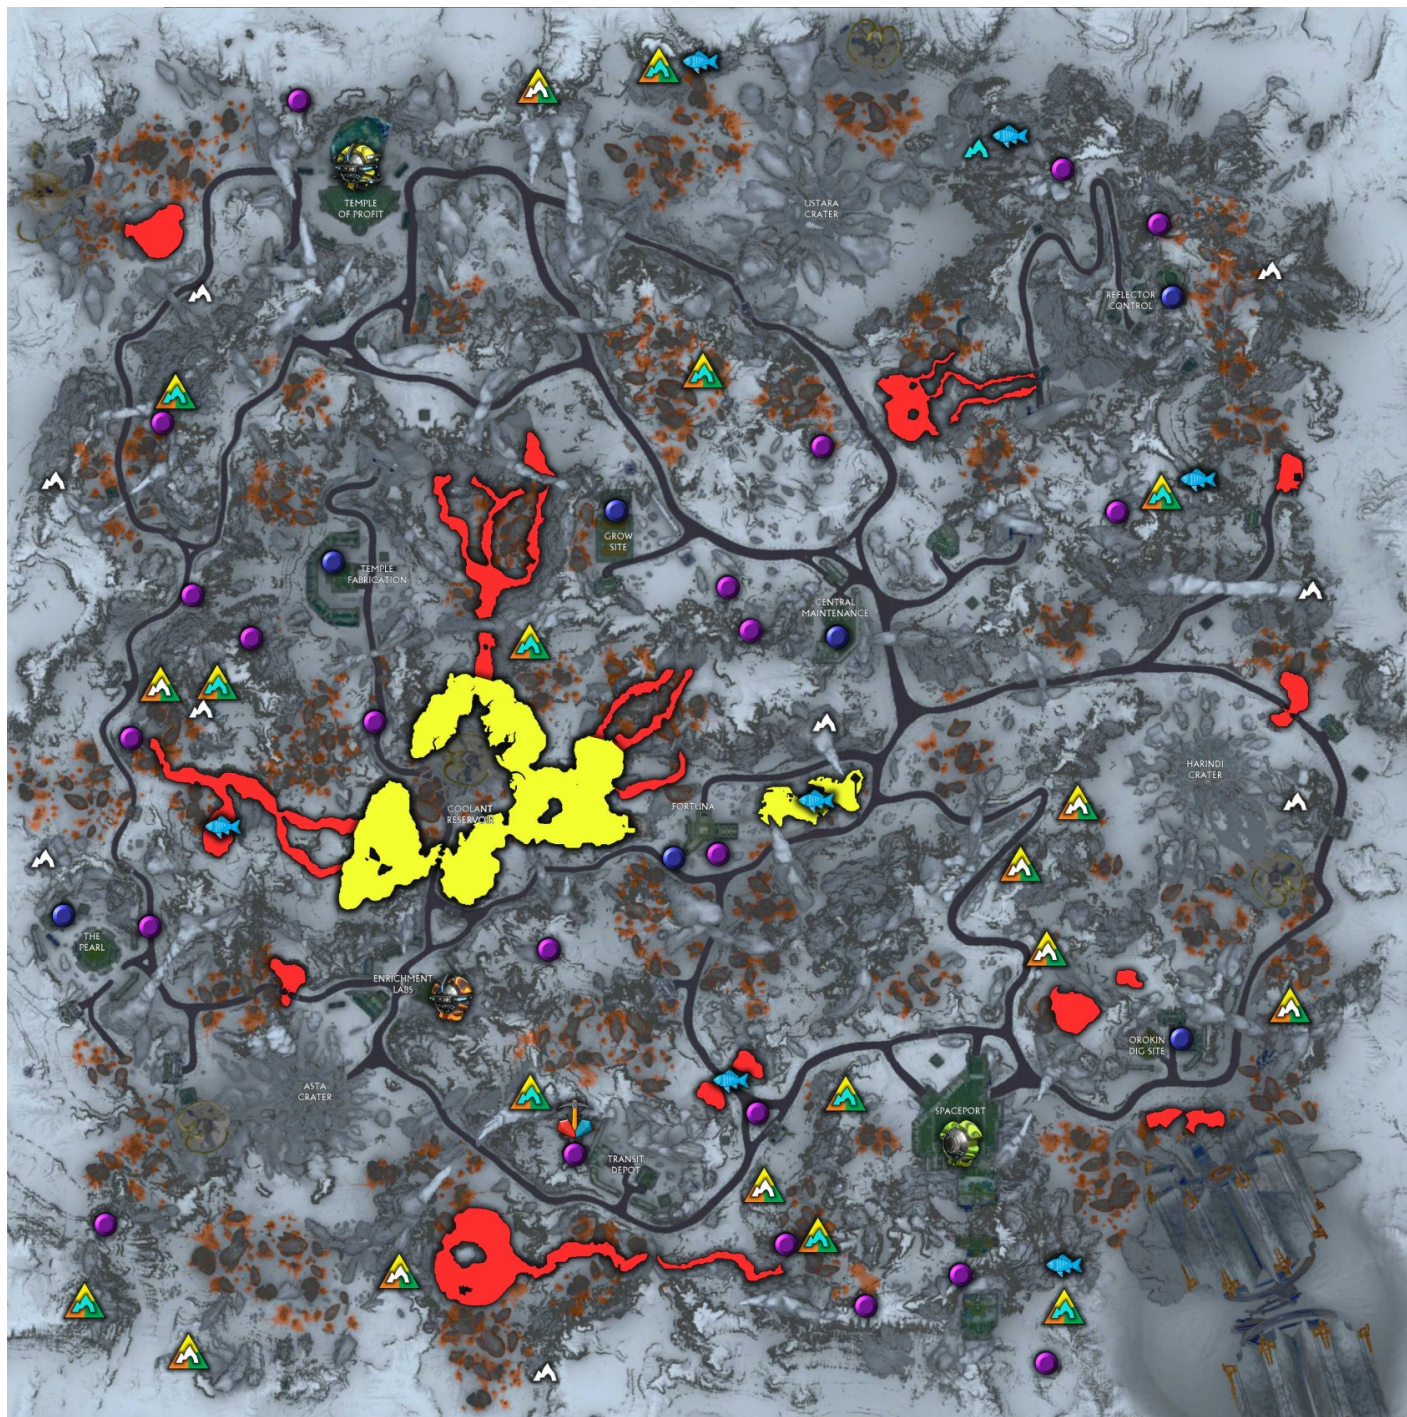

# General Orb Vallis Map

# Legend

Good Fishing Spot

Best Mining Spot

Calda Toroid

Sola Toroid

Vega Toroid

Toroid Cave

Bounties <sup>1</sup>

K-Drive Race (Active - Not Currently Updated) <sup>2</sup>

K-Drive Race <sup>3</sup>

Lake

Pond

Regular Cave

Fishing Cave

## Legend Footnotes

<sup>1</sup> Only the Bounty location by Fortuna is permanent. Others are unlocked temporarily when you capture Corpus Outpost.

<sup>2</sup> K-Drive races currently active on the Orb Vallis. Map is no longer updated (see comments for potential updates from community). Races change daily at 0:00 UTC.